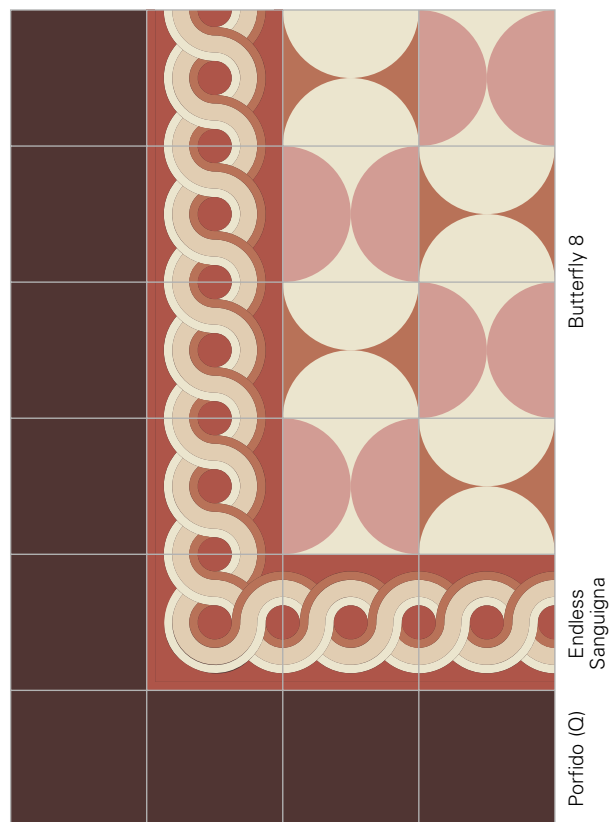

BORDERS
BLENDS
&
PATCHWORK

Fango, Tan

INSIDE TORTORA (A + B)

Asfalto, Latte

INSIDE CARNICO (A + B)

INSIDE (A + B)

BORDERS

Clockwork Rhino

Nebbia, Asfalto

KELLY STAGNO (A + B)

KELLY (A + B)

BORDERS

Temple Beton

Kelly Vaniglia

Liquirizia (Q)

Lace Frost

Kelly Stagno

Liquirizia (Q)

LATTE (Q) - KELLY VANIGLIA - LIQUIRIZIA (Q)

ENDLESS SANGUIGNA (A + B)

ENDLESS MONGOLIA (A + B)

ENDLESS (A + B)

BORDERS

Butterfly 8
Endless Sanguigna
Porfido (Q)

Eden Winter
Endless Mongolia
Tabacco (Q)

PORFIDO (Q) - ENDLESS SANGUIGNA - RUGGINE (Q)

Macadam, Latte

PERFECT BETON (A + B)

Asfalto, Nebbia

PERFECT FERRO (A + B)

PERFECT (A + B)

BORDERS