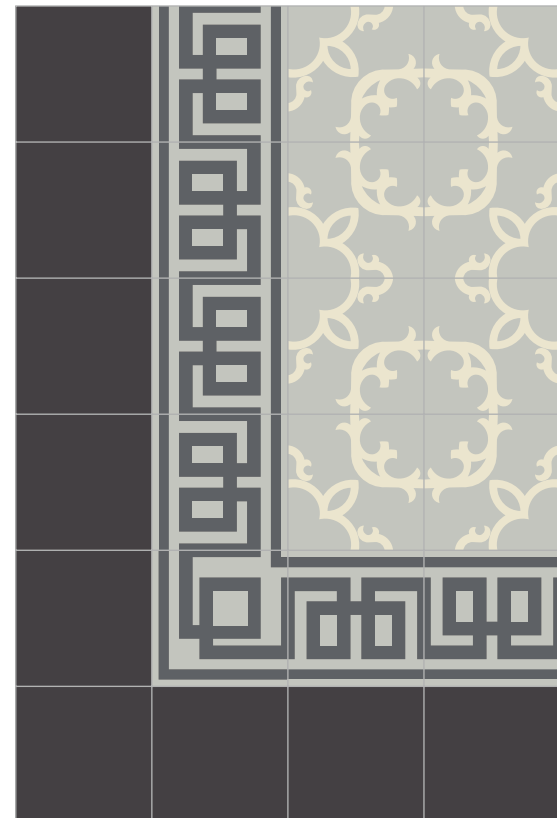

BORDERS
BLENDS
&
PATCHWORK

Fango, Tan

INSIDE TORTORA (A + B)

Asfalto, Latte

INSIDE CARNICO (A + B)

INSIDE (A + B)

BORDERS

Clockwork Rhino

Nebbia, Asfalto

KELLY STAGNO (A + B)

KELLY (A + B)

BORDERS

Temple Beton

Kelly Vaniglia

Liquirizia (Q)

Lace Frost