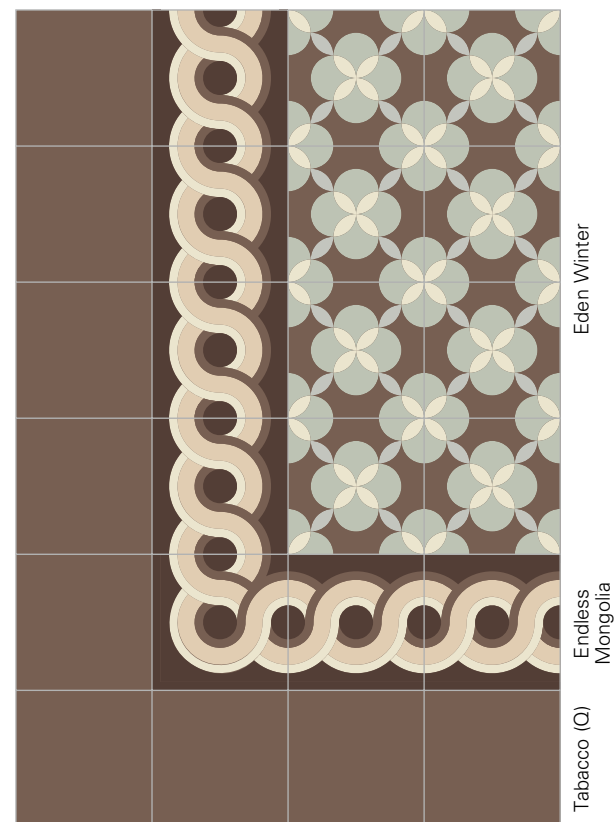

BORDERS
BLENDS
&
PATCHWORK

Fango, Tan

INSIDE TORTORA (A + B)

Asfalto, Latte

INSIDE CARNICO (A + B)

INSIDE (A + B)

BORDERS

Clockwork Rhino

Nebbia, Asfalto

KELLY STAGNO (A + B)

KELLY (A + B)

BORDERS

Temple Beton

Kelly Vaniglia

Liquirizia (Q)

Lace Frost

Kelly Stagno

Liquirizia (Q)

LATTE (Q) - KELLY VANIGLIA - LIQUIRIZIA (Q)

ENDLESS SANGUIGNA (A + B)

ENDLESS MONGOLIA (A + B)

ENDLESS (A + B)

BORDERS

Butterfly 8
Endless Sanguigna
Porfido (Q)

Eden Winter
Endless Mongolia
Tabacco (Q)

PORFIDO (Q) - ENDLESS SANGUIGNA - RUGGINE (Q)

Macadam, Latte

PERFECT BETON (A + B)

Asfalto, Nebbia

PERFECT FERRO (A + B)

PERFECT (A + B)

BORDERS