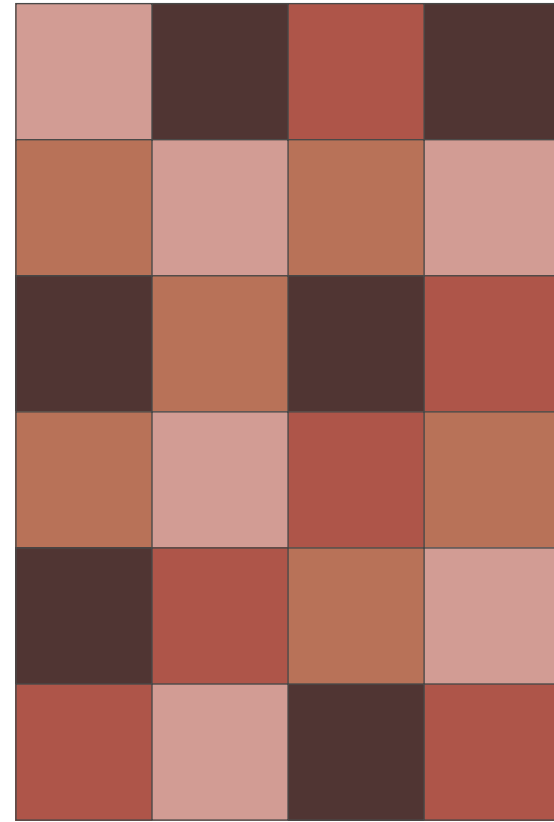

Fresia, Ruggine, Diaspro, Porfido

ESTATE (Q)

BLENDS