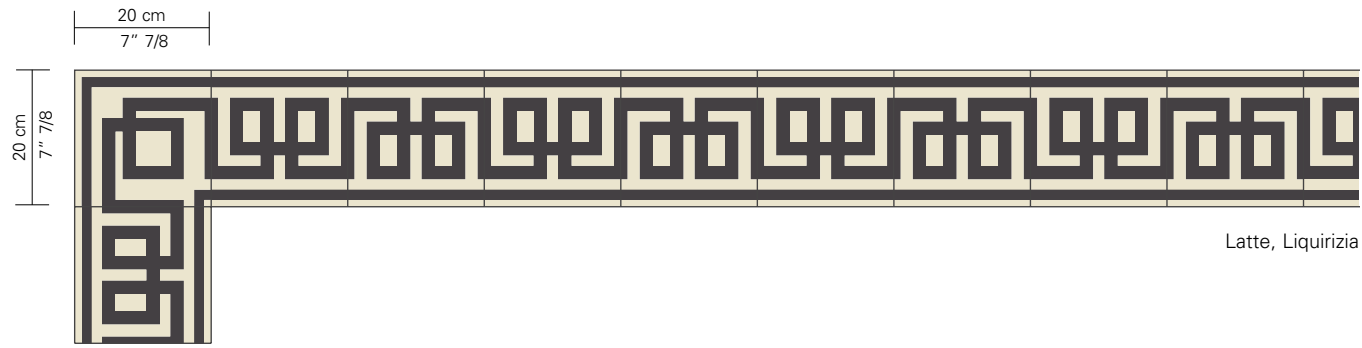

BORDERS
BLENDS
&
PATCHWORK

Fango, Tan

INSIDE TORTORA (A + B)

Asfalto, Latte

INSIDE CARNICO (A + B)

INSIDE (A + B)

BORDERS

Clockwork Rhino

Inside Tortora

Pieno White

Inside Carnico

Ciocolato (Q)

Liquinzia (Q)

CIOCOLATO (Q) - INSIDE TORTORA - TAPIS ONICE

Latte, Liquirizia

KELLY VANIGLIA (A + B)