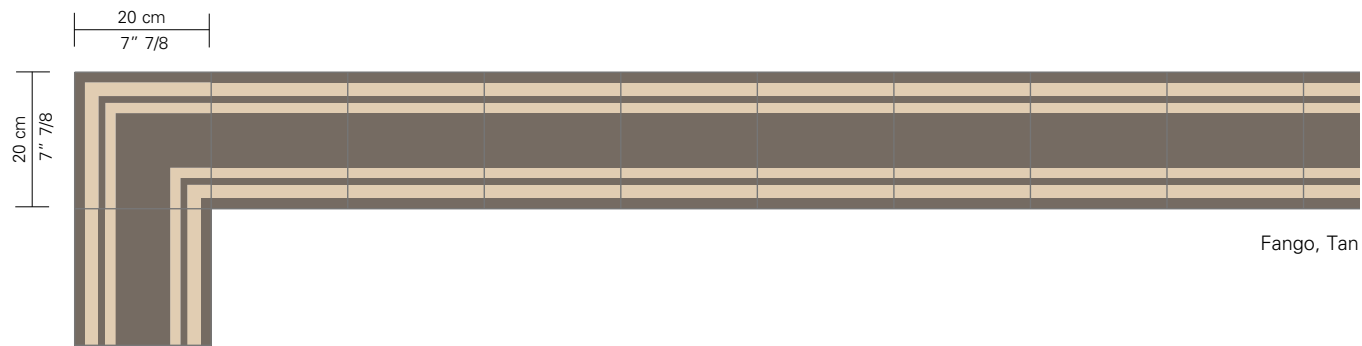

BORDERS
BLENDS
&
PATCHWORK

Fango, Tan

INSIDE TORTORA (A + B)

Asfalto, Latte

INSIDE CARNICO (A + B)

INSIDE (A + B)

BORDERS

Clockwork Rhino

INVERNO (Q)

20 cm
7" 7/8

23 cm
9"

Latte, Corda, Écru, Tabacco

AUTUNNO (E)

Fresia, Ruggine, Diaspro, Porfido

ESTATE (E)

Ciestrino, Turchino, Atlantico, Mare