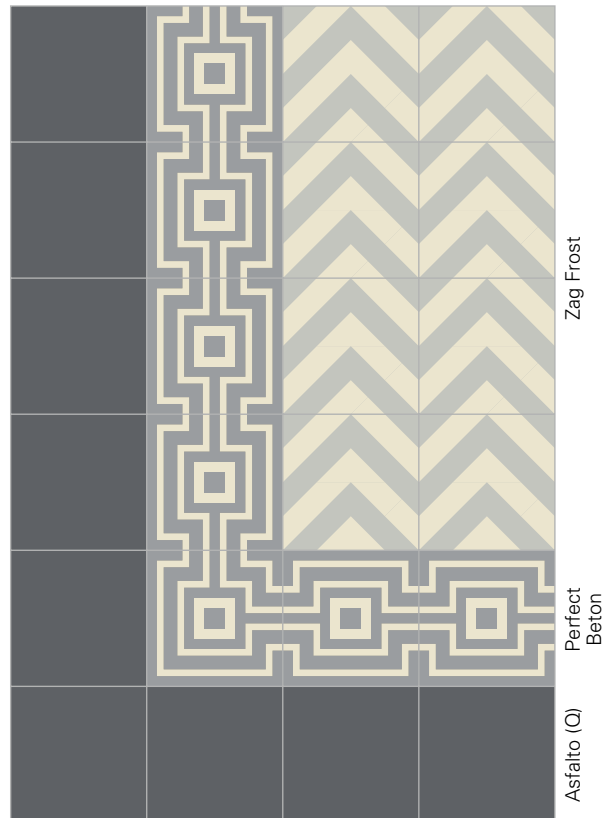

BORDERS
BLENDS
&
PATCHWORK

Fango, Tan

INSIDE TORTORA (A + B)

Asfalto, Latte

INSIDE CARNICO (A + B)

INSIDE (A + B)

BORDERS

Clockwork Rhino

Nebbia, Asfalto

KELLY STAGNO (A + B)

KELLY (A + B)

BORDERS

Temple Beton

Kelly Vaniglia

Liquirizia (Q)

Lace Frost

Eden Winter
Endless Mongolia
Tabacco (Q)

PORFIDO (Q) - ENDLESS SANGUIGNA - RUGGINE (Q)

Macadam, Latte

PERFECT BETON (A + B)

Asfalto, Nebbia

PERFECT FERRO (A + B)

PERFECT (A + B)

BORDERS

INVERNO (Q)

20 cm
7" 7/8

23 cm
9"

Latte, Corda, Écru, Tabacco

AUTUNNO (E)

Fresia, Ruggine, Diaspro, Porfido

ESTATE (E)

Ciestrino, Turchino, Atlantico, Mare