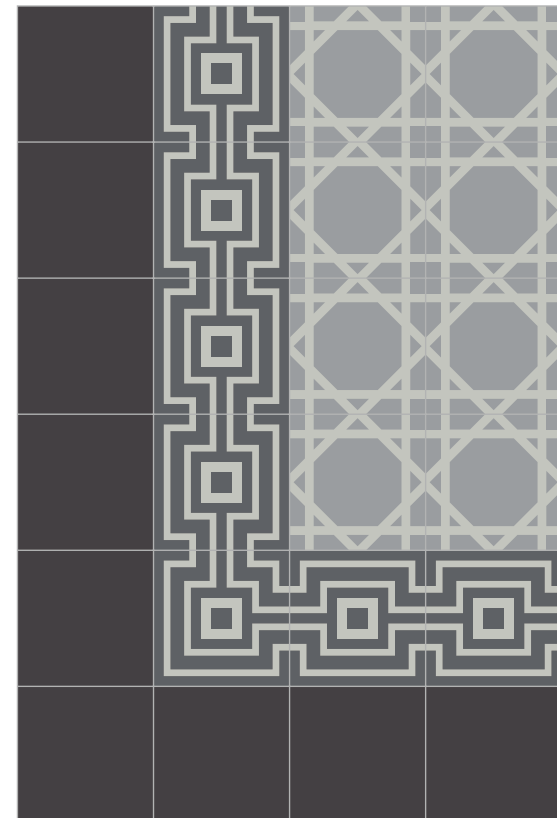

Gustav Grigio

Perfect Ferro

Liquinzia (Q)