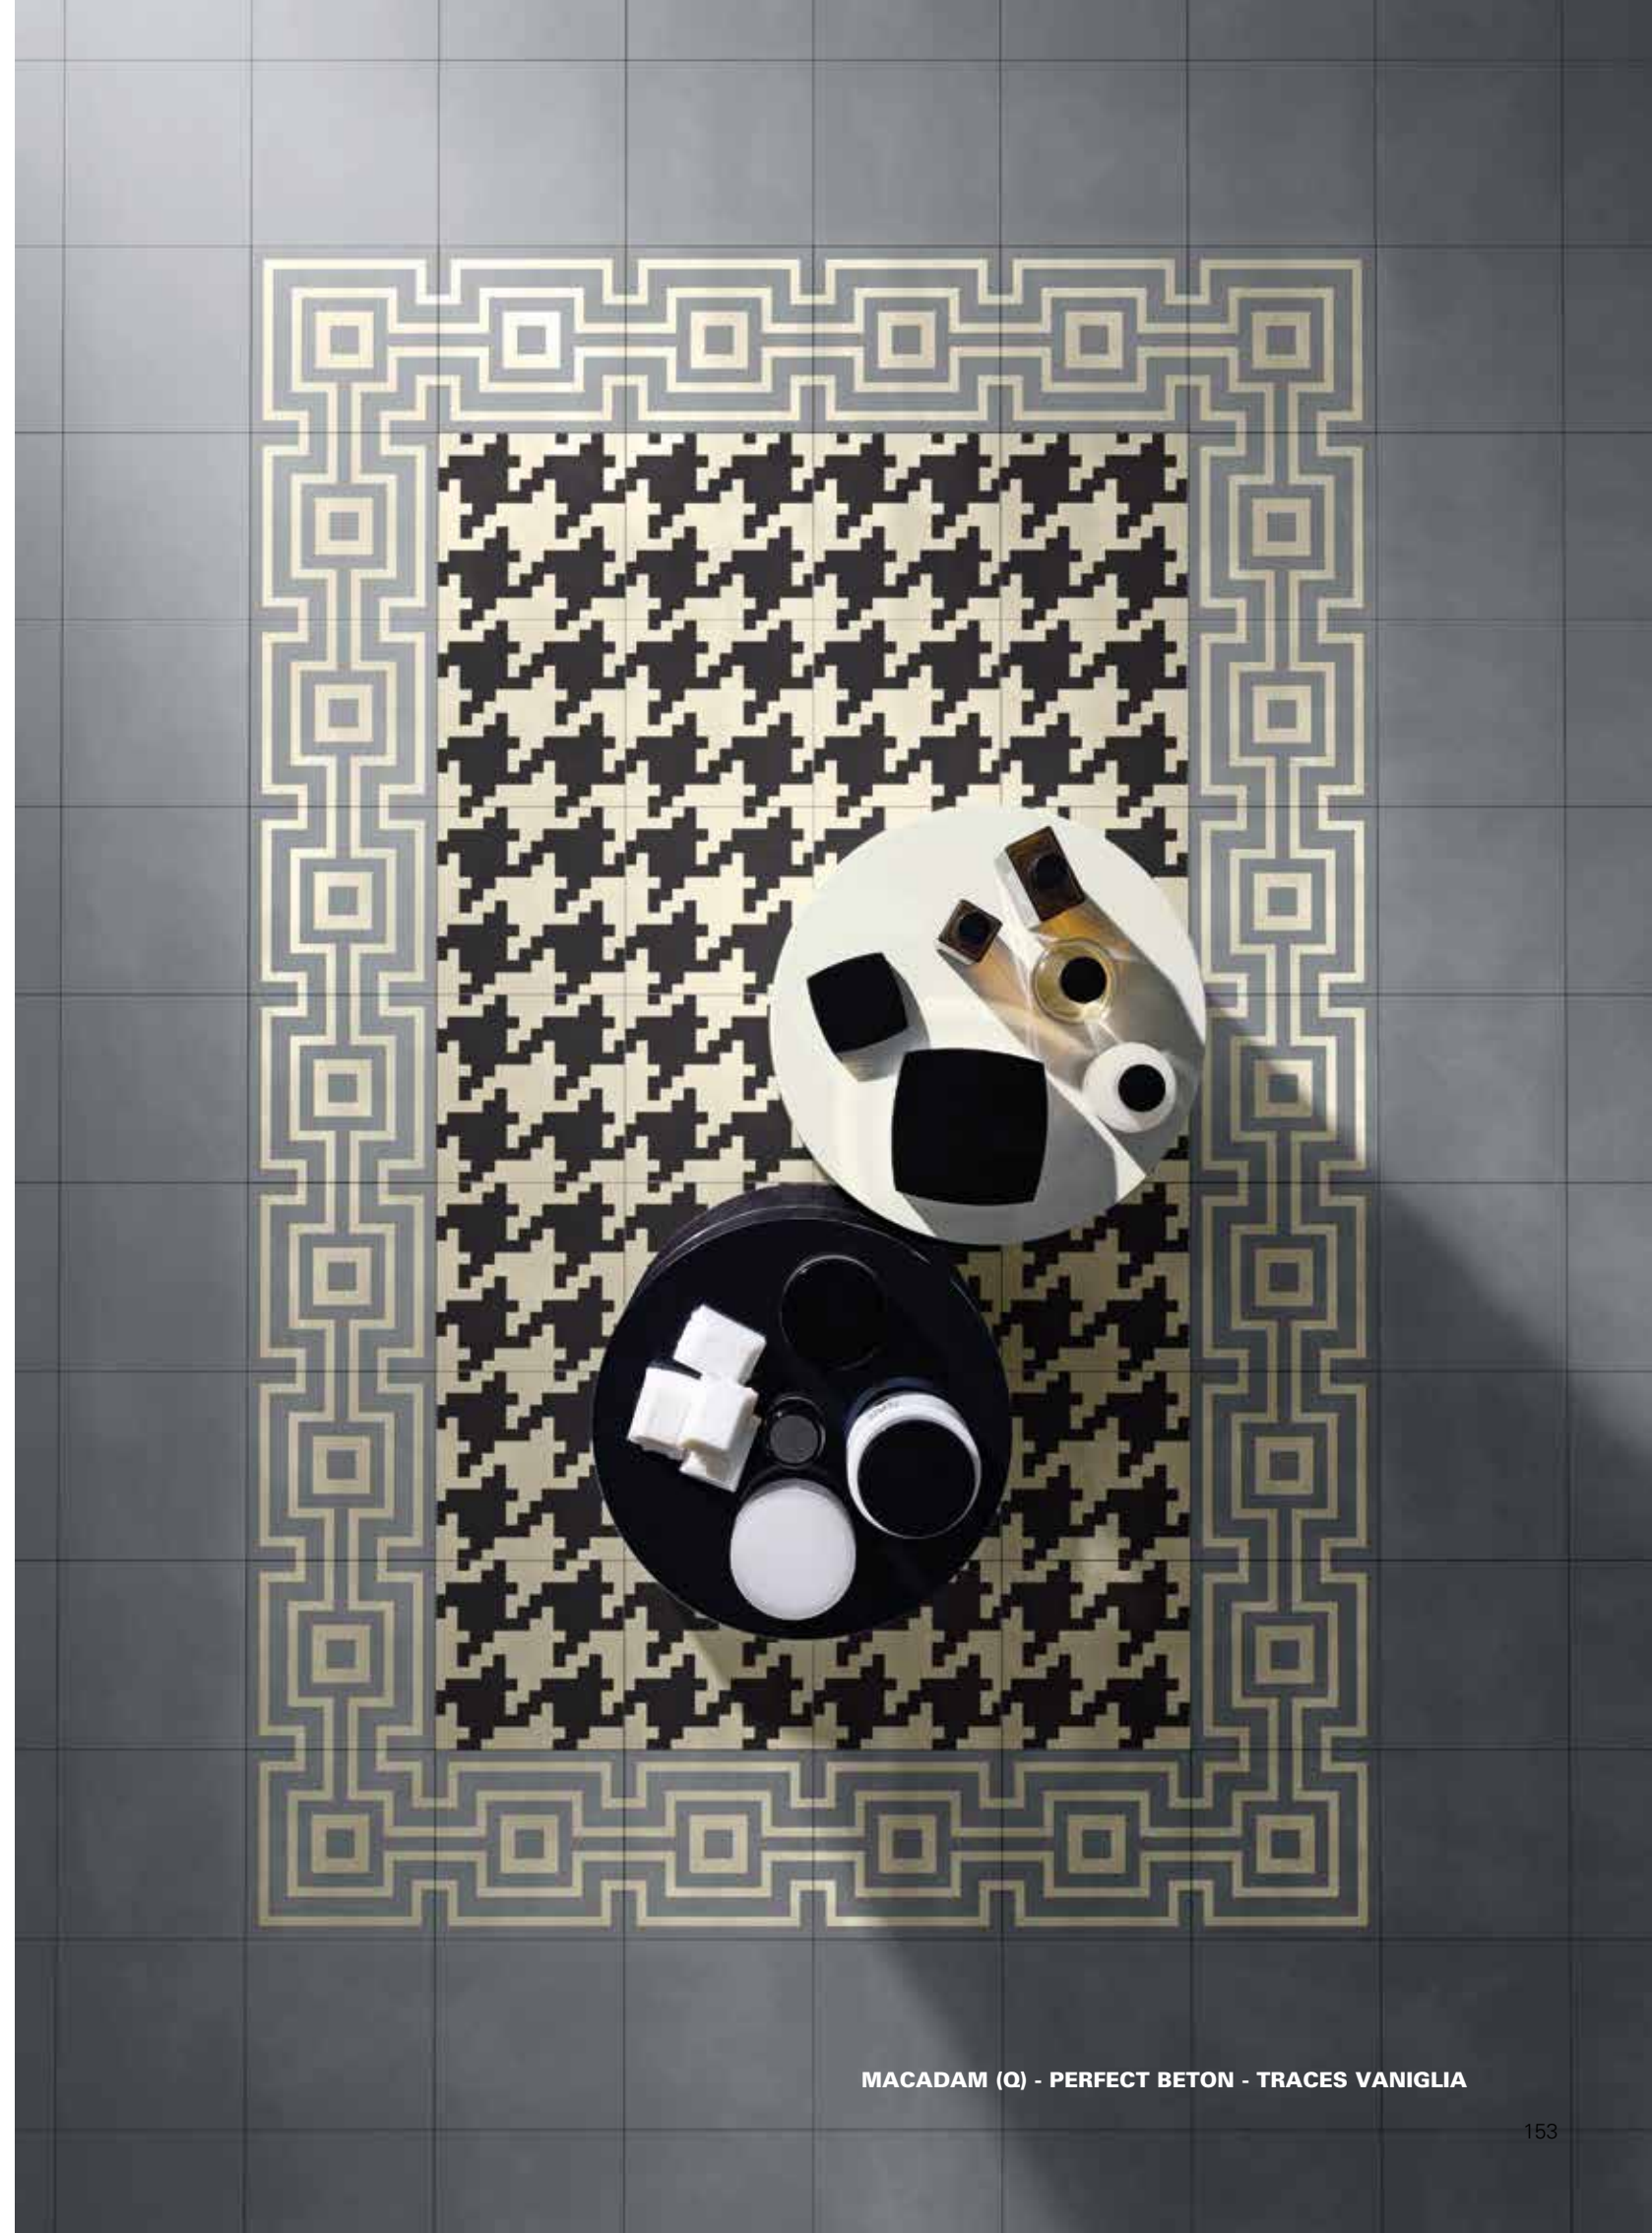

MACADAM (Q) - PERFECT BETON - TRACES VANIGLIA