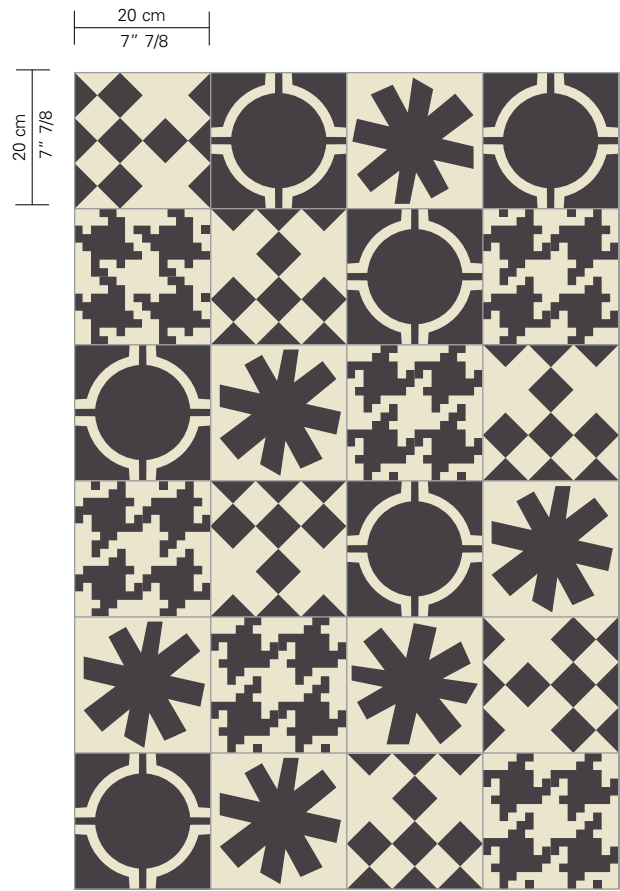

Asterisque B&W, Circus Nero, Domino 10, Traces Vaniglia

PATCHWORK

Per realizzare composizioni come quella presentata in questa pagina, utilizzare Bisazza App, l'applicazione presente sul nostro sito o scaricabile gratuitamente da Apple e Android Store.

To get a pattern as the one shown in this page, please use our free Bisazza APP on our website or download it from Apple and Android stores.