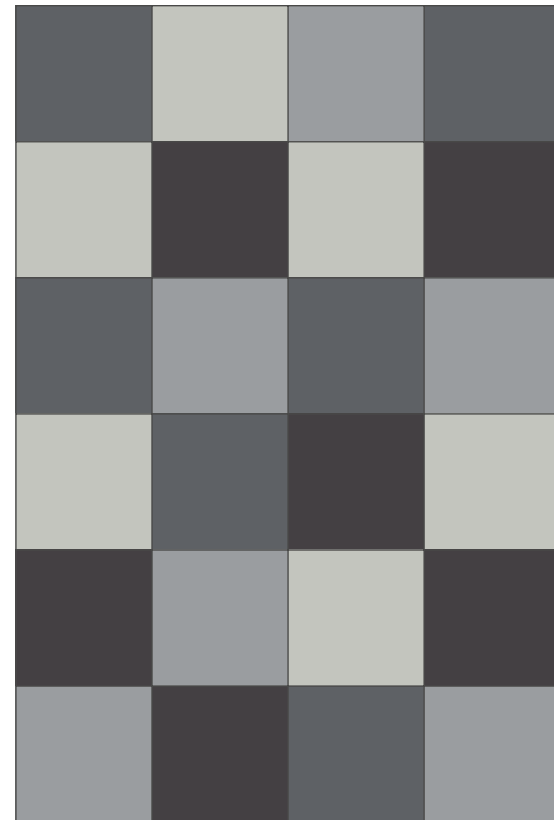

Nebbia, Macadam, Asfalto, Liquirizia

INVERNO (Q)