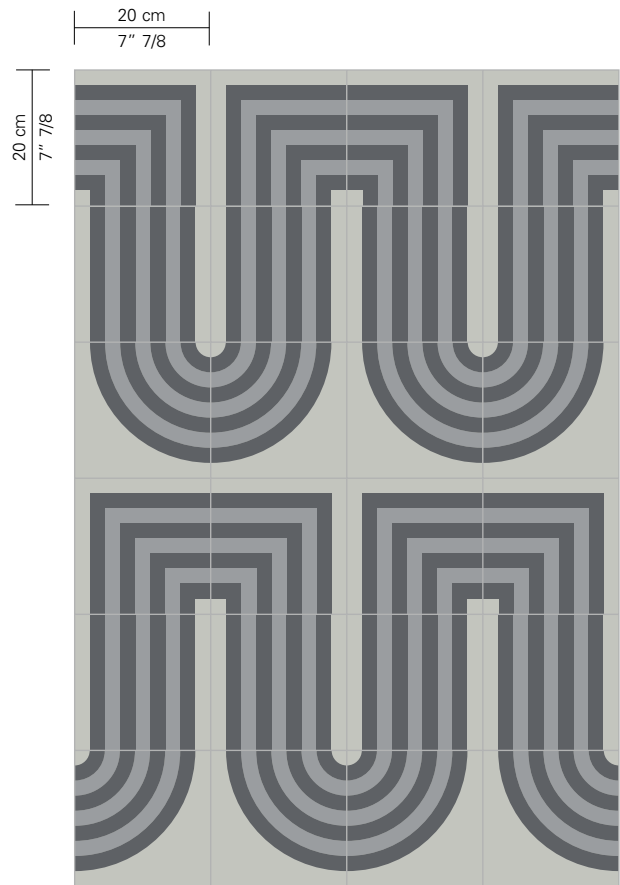

Collezione
DIXON

design Tom Dixon

Asfalto, Macadam

WALL GREY

Porfido, Diasprio

WALL RED

WALL RED

Nebbia, Macadam, Asfalto

DUCT GREY

Nebbia, Macadam, Asfalto

PIPE CURVE GREY

Nebbia, Macadam, Asfalto

PIPE CORNER GREY

Nebbia, Macadam, Asfalto

PIPE STRAIGHT GREY

DUCT GREY

GRIT DARK GREY

PIPE CURVE GREY - PIPE CORNER GREY - PIPE STRAIGHT GREY

GRIT BLUE

Petrolio, Prussia, Lichene, Nebbia

GRIT LIGHT GREY

Latte, Nebbia, Macadam, Asfalto

GRIT DARK GREY

Latte, Nebbia, Macadam, Asfalto